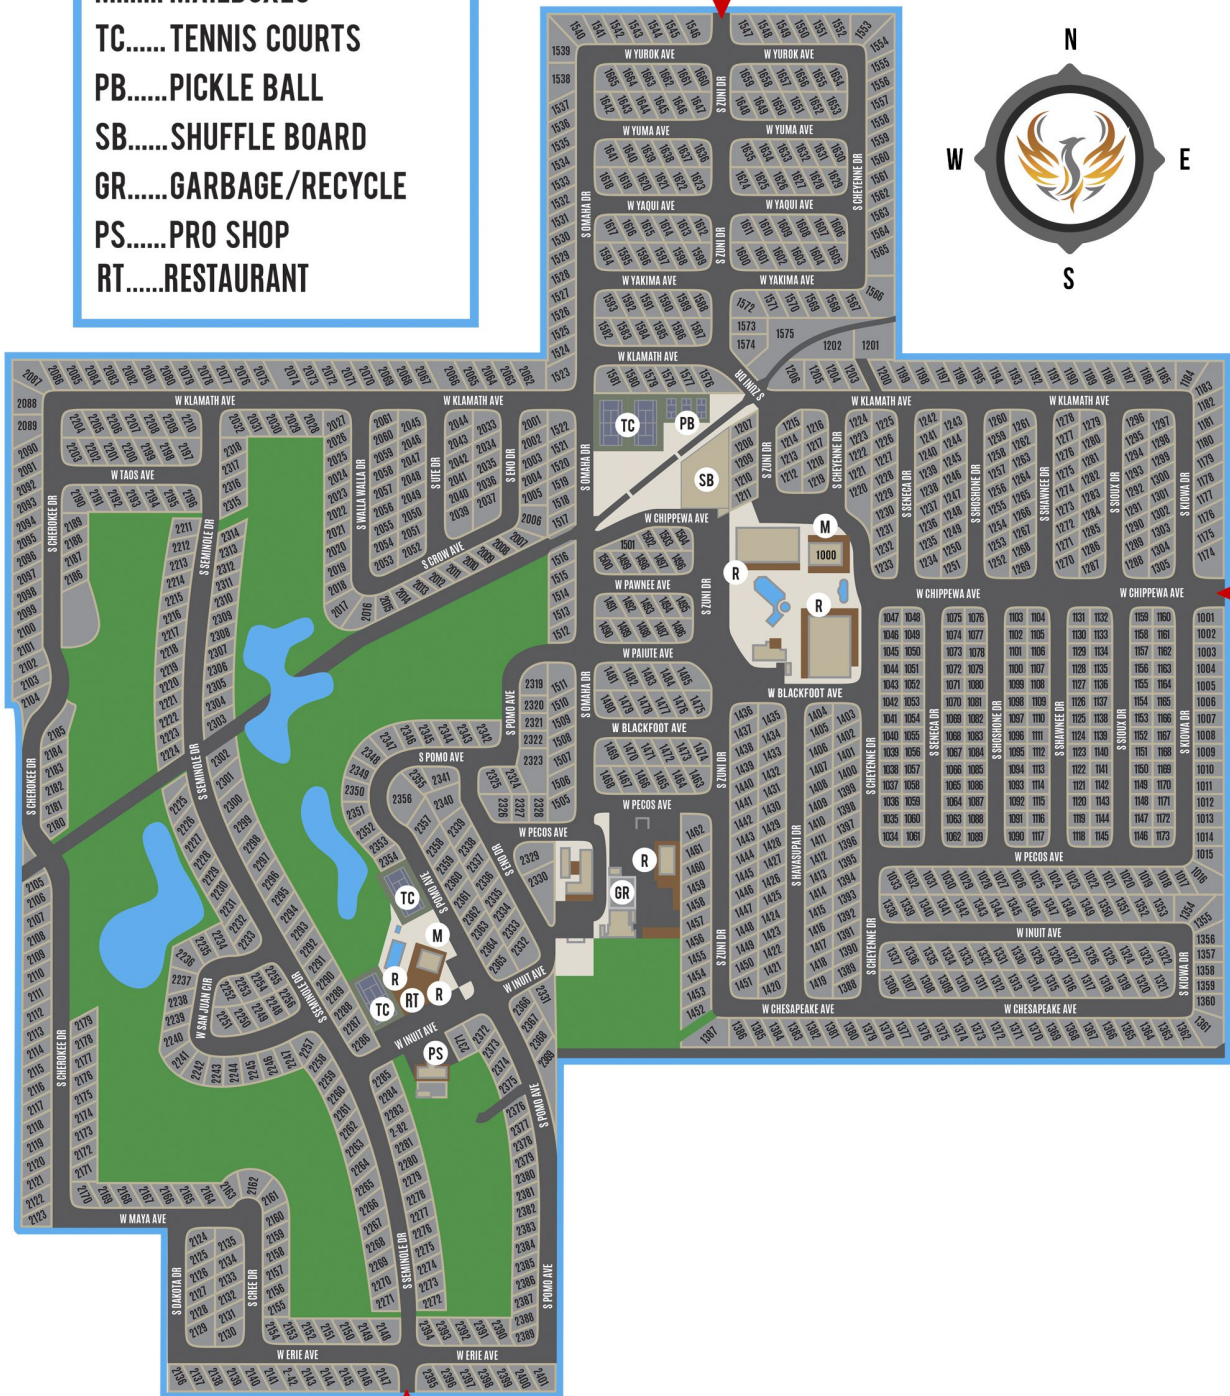

ROADHAVEN RESORT

1000 SOUTH IDAHO ROAD APACHE JUNCTION ARIZONA 85119

480-982-4811

- R..... RESTROOM
- M..... MAILBOXES
- TC..... TENNIS COURTS
- PB..... PICKLE BALL
- SB..... SHUFFLE BOARD
- GR..... GARBAGE/RECYCLE
- PS..... PRO SHOP
- RT..... RESTAURANT

BROADWAY AVE GATE

IDAHO ROAD GATE

16TH AVE GATE