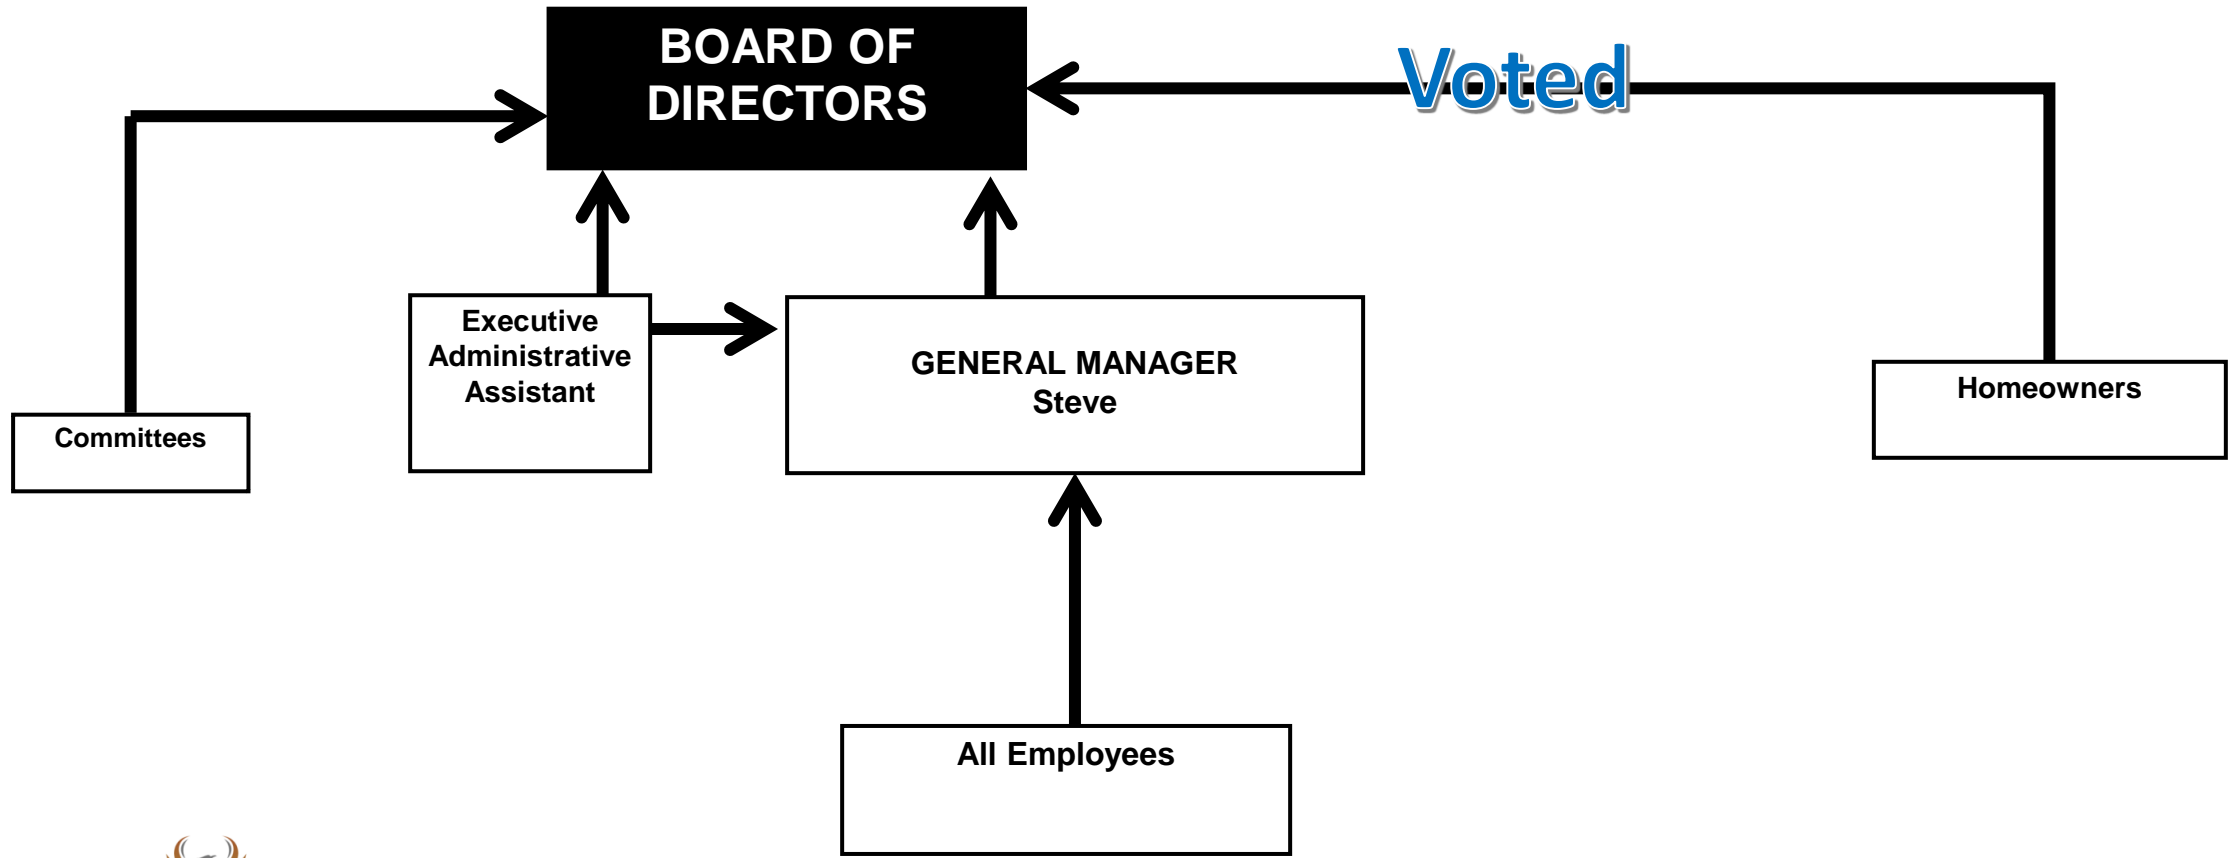

Apache Junction, AZ

Attorney of Record
Beth Mulcahy
Alexis Firehawk

Board of Directors "Flow Chart"

Board Members: Red
 Committees: Green
 Supervisor: Blue
 Other Misc.: Black

General Manager: Steve Byfield	Supervisors	Team Leaders
Supervisors: Blue	Communications: Trish Hoagland	Activities: Tracey
Team Leaders: Red	Architectural: James Hoagland	Maintenance: Jim
Executive Admin Asst: Sarah Moore	Oasis: Sarah Moore	Golf Shop: Barbara
Other Misc.: Black		Administrative: Susie