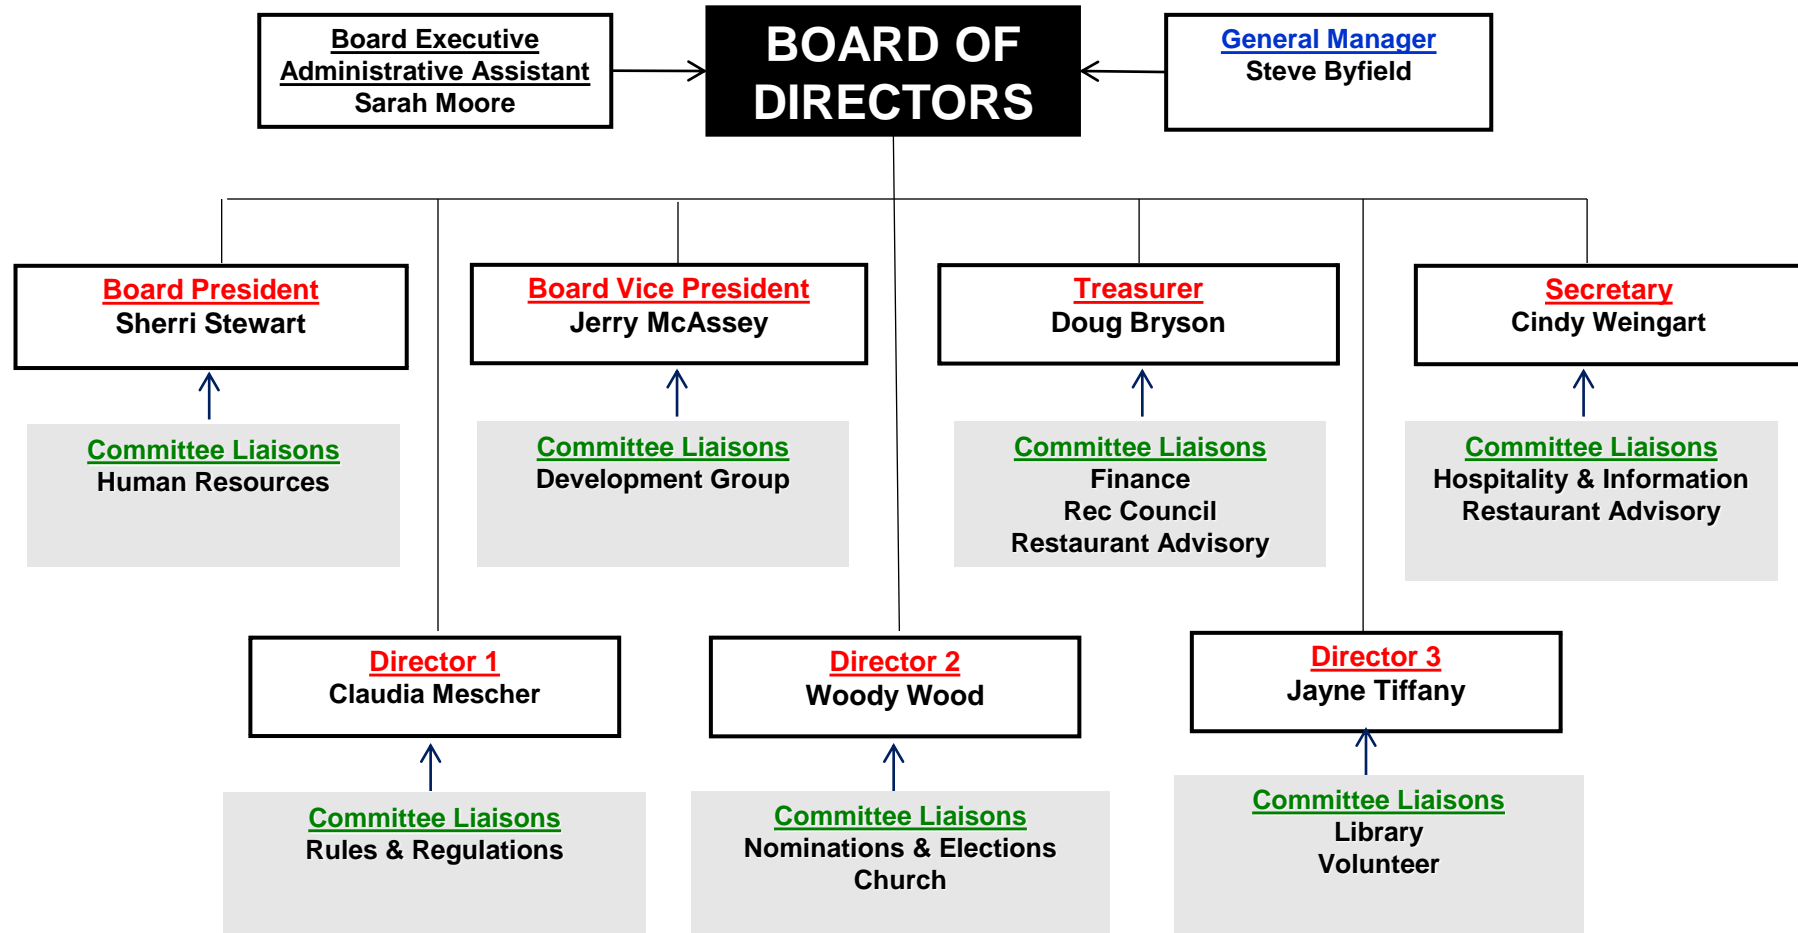

Apache Junction, AZ

Attorney of Record
Beth Mulcahy
Alexis Firehawk

Board of Directors "Flow Chart"

Board Members: Red
 Committees: Green
 Supervisor: Blue
 Other Misc.: Black

General Manager: Steve Byfield	Supervisors	Team Leaders
Supervisors: Blue	Communications: Trish Hoagland	Activities: Tracey
Team Leaders: Red	Architectural: James Hoagland	Maintenance: Jim
Executive Admin Asst: Sarah Moore	Oasis: Sarah Moore	Golf Shop: Barbara
Other Misc.: Black		Administrative: Susie