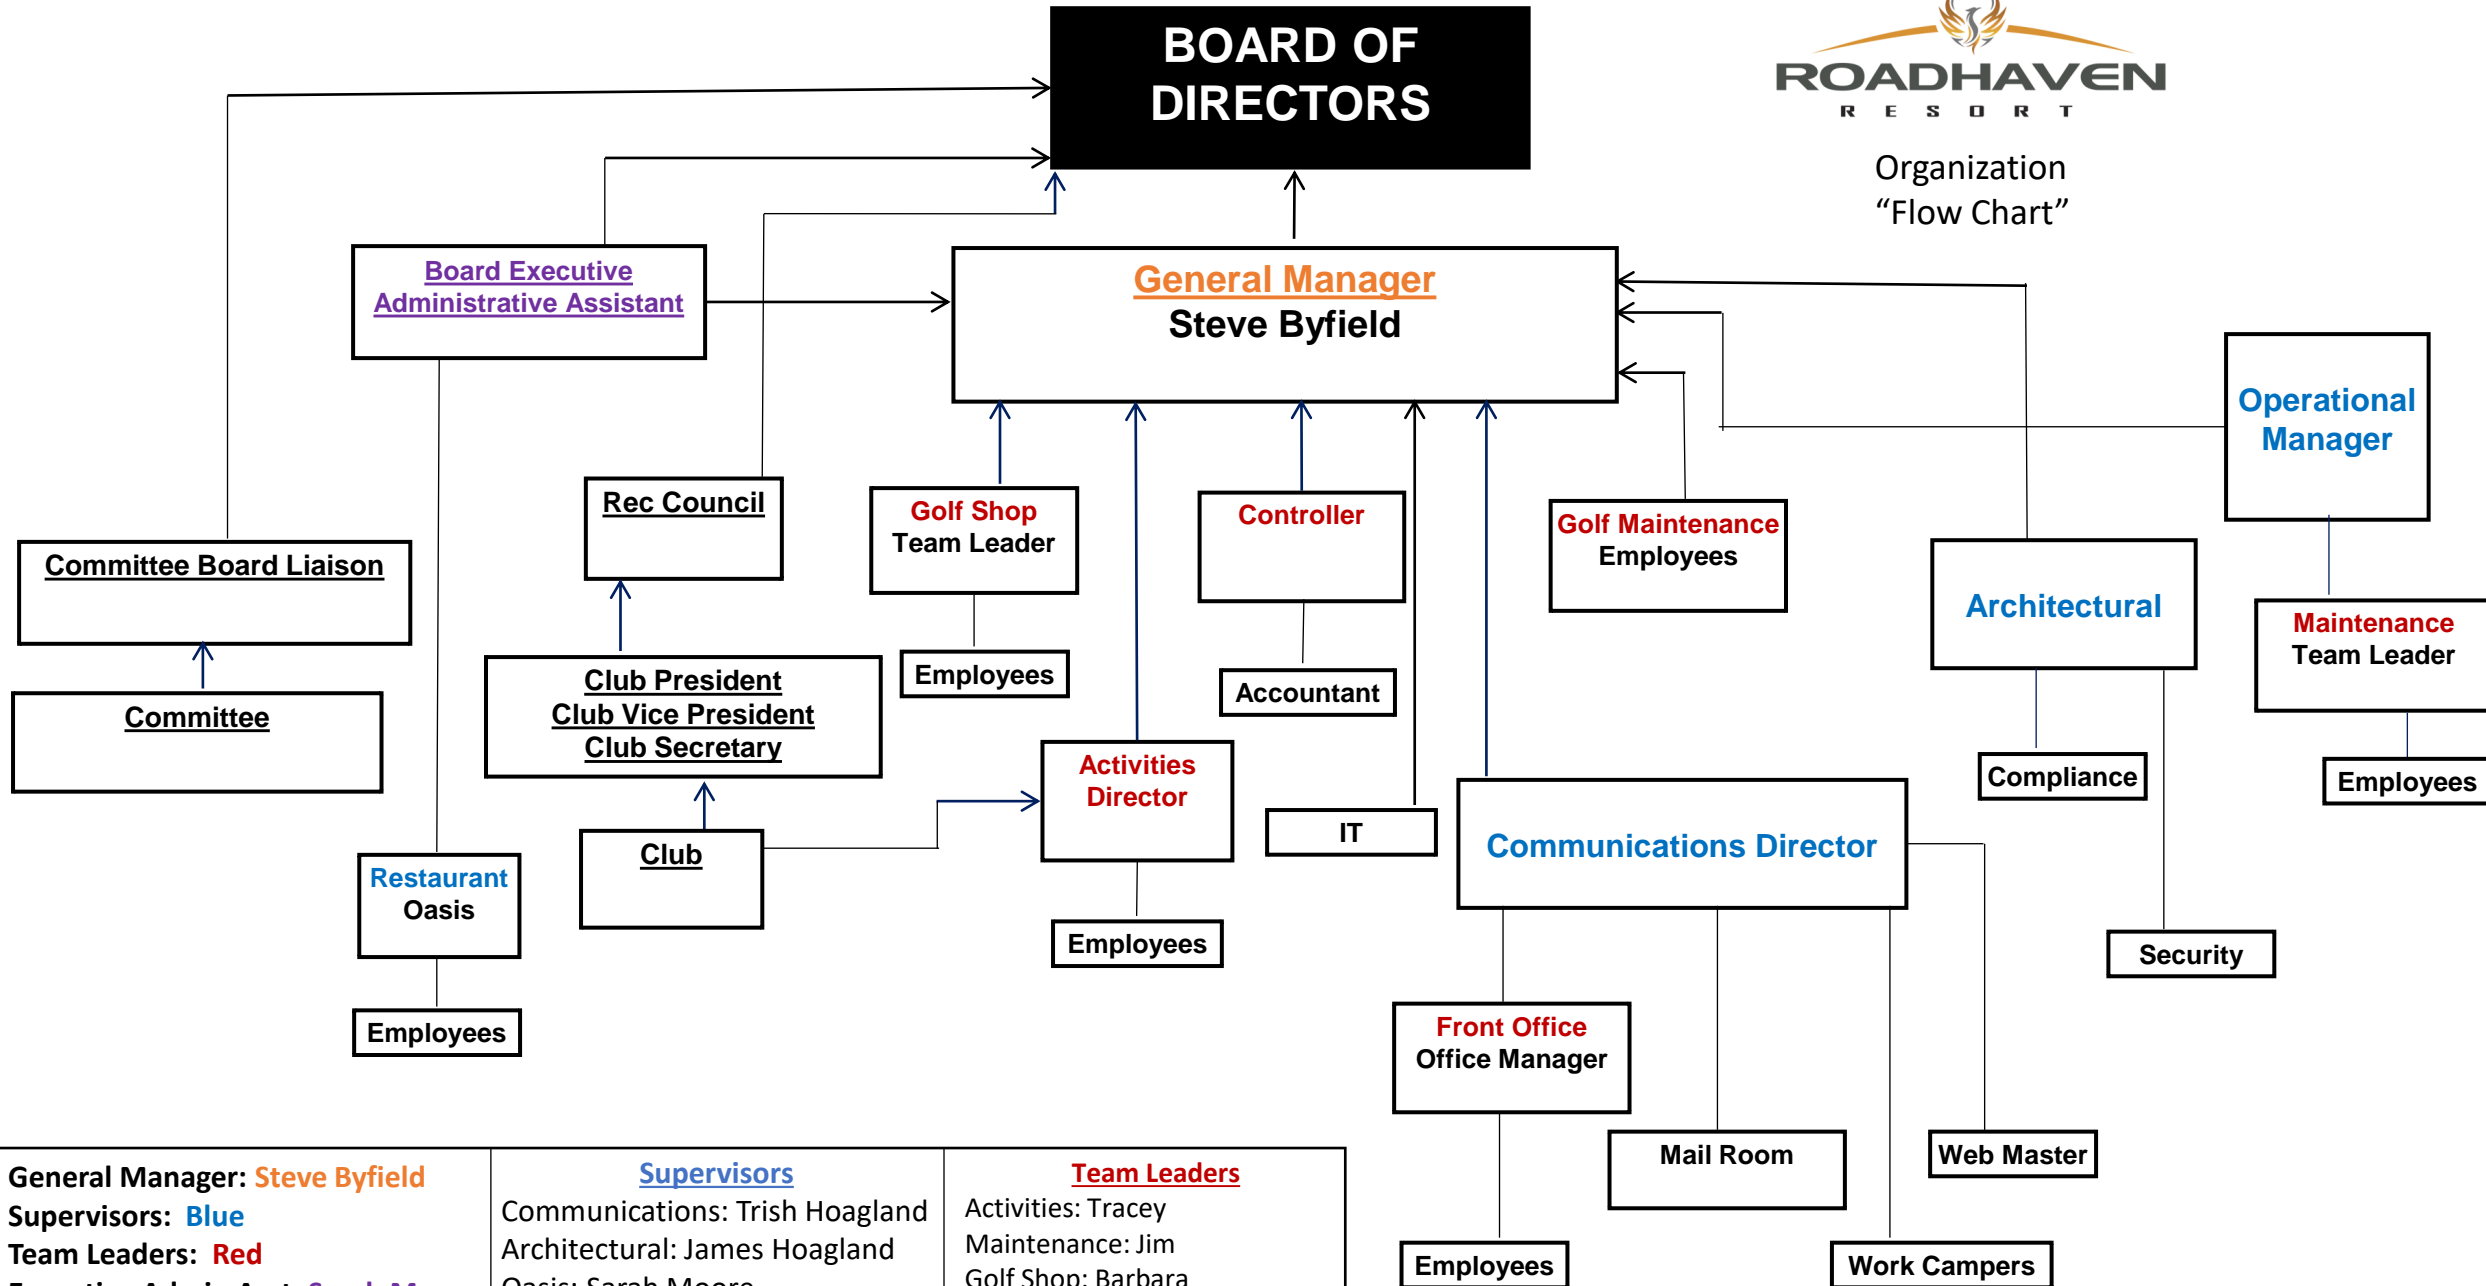

Apache Junction, AZ

Attorney of Record
Beth Mulcahy
Alexis Firehawk

Board of Directors "Flow Chart"

Board Members: Red
 Committees: Green
 Supervisor: Blue
 Other Misc.: Black

General Manager: Steve Byfield	Supervisors	Team Leaders
Supervisors: Blue	Communications: Trish Hoagland	Activities: Tracey
Team Leaders: Red	Architectural: James Hoagland	Maintenance: Jim
Executive Admin Asst: Sarah Moore	Oasis: Sarah Moore	Golf Shop: Barbara
Other Misc.: Black		Administrative: Susie